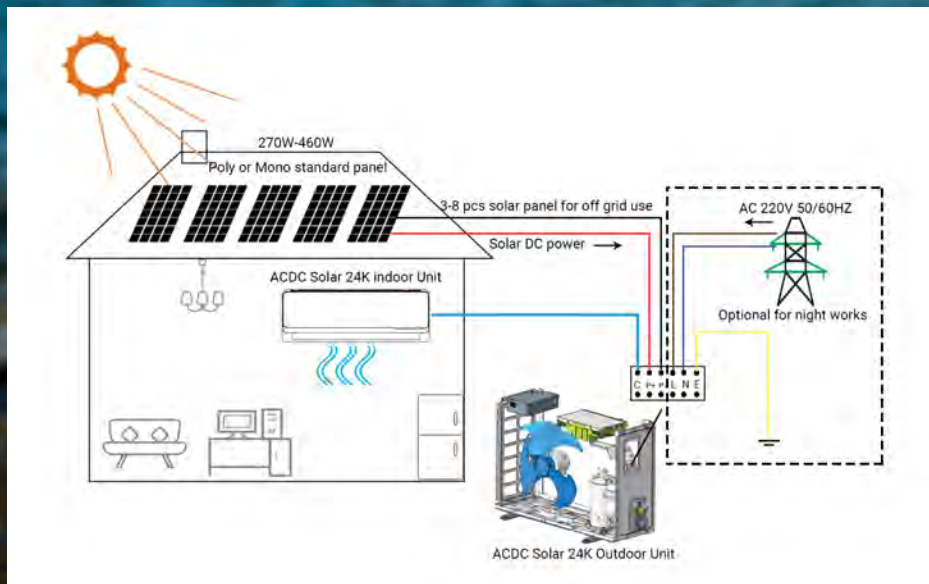

Deye

SOLAR AIRCON

ACDC
DYNAMICS
THINK ELECTRICAL

100% Eco
Up to 100% saving
in daytime

Savings
No inverter, battery
or charge controller
needed

Max Efficiency
DC Driven

Grid AC
Power Limiter
Limit AC power from
0-300W

Wide Operating
Temperature
Temperature range
between -10°C - +50°C

Auto AC/DC
Balance

Solar Hotline: **010 045 8002**

solar@acdc.co.za

NATIONAL SALES CENTRE: **010 202 3400** | TECHNICAL CENTRE: **010 202 3500**